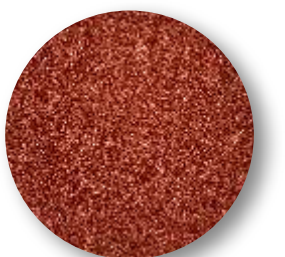

# Graceful Silvers

Note : Shades shown are for indicative purpose only.

# Desirable Reds

Zaree Wine Red  
KZ - 7331

Zaree Copper Fine  
KZ - 7442

Zaree Super Maroon  
KZ - 7332

Zaree Super Copper Sparkle  
KZ - 7443

Note : Shades shown are for indicative purpose only.

# Loyal Bronze & Blues

Zaree Bronze Fine  
KZ - 7441

Zaree Blue Sapphire  
KZ - 7551

Note : Shades shown are for indicative purpose only.

# Ingenious Two Tones

Zaree Green Shimmer  
KZ - 7661

Zaree Blue Shimmer  
KZ - 7663

Zaree Orange Shimmer  
KZ - 7662

Zaree Gold Shimmer  
KZ - 7664

Note : Shades shown are for indicative purpose only.